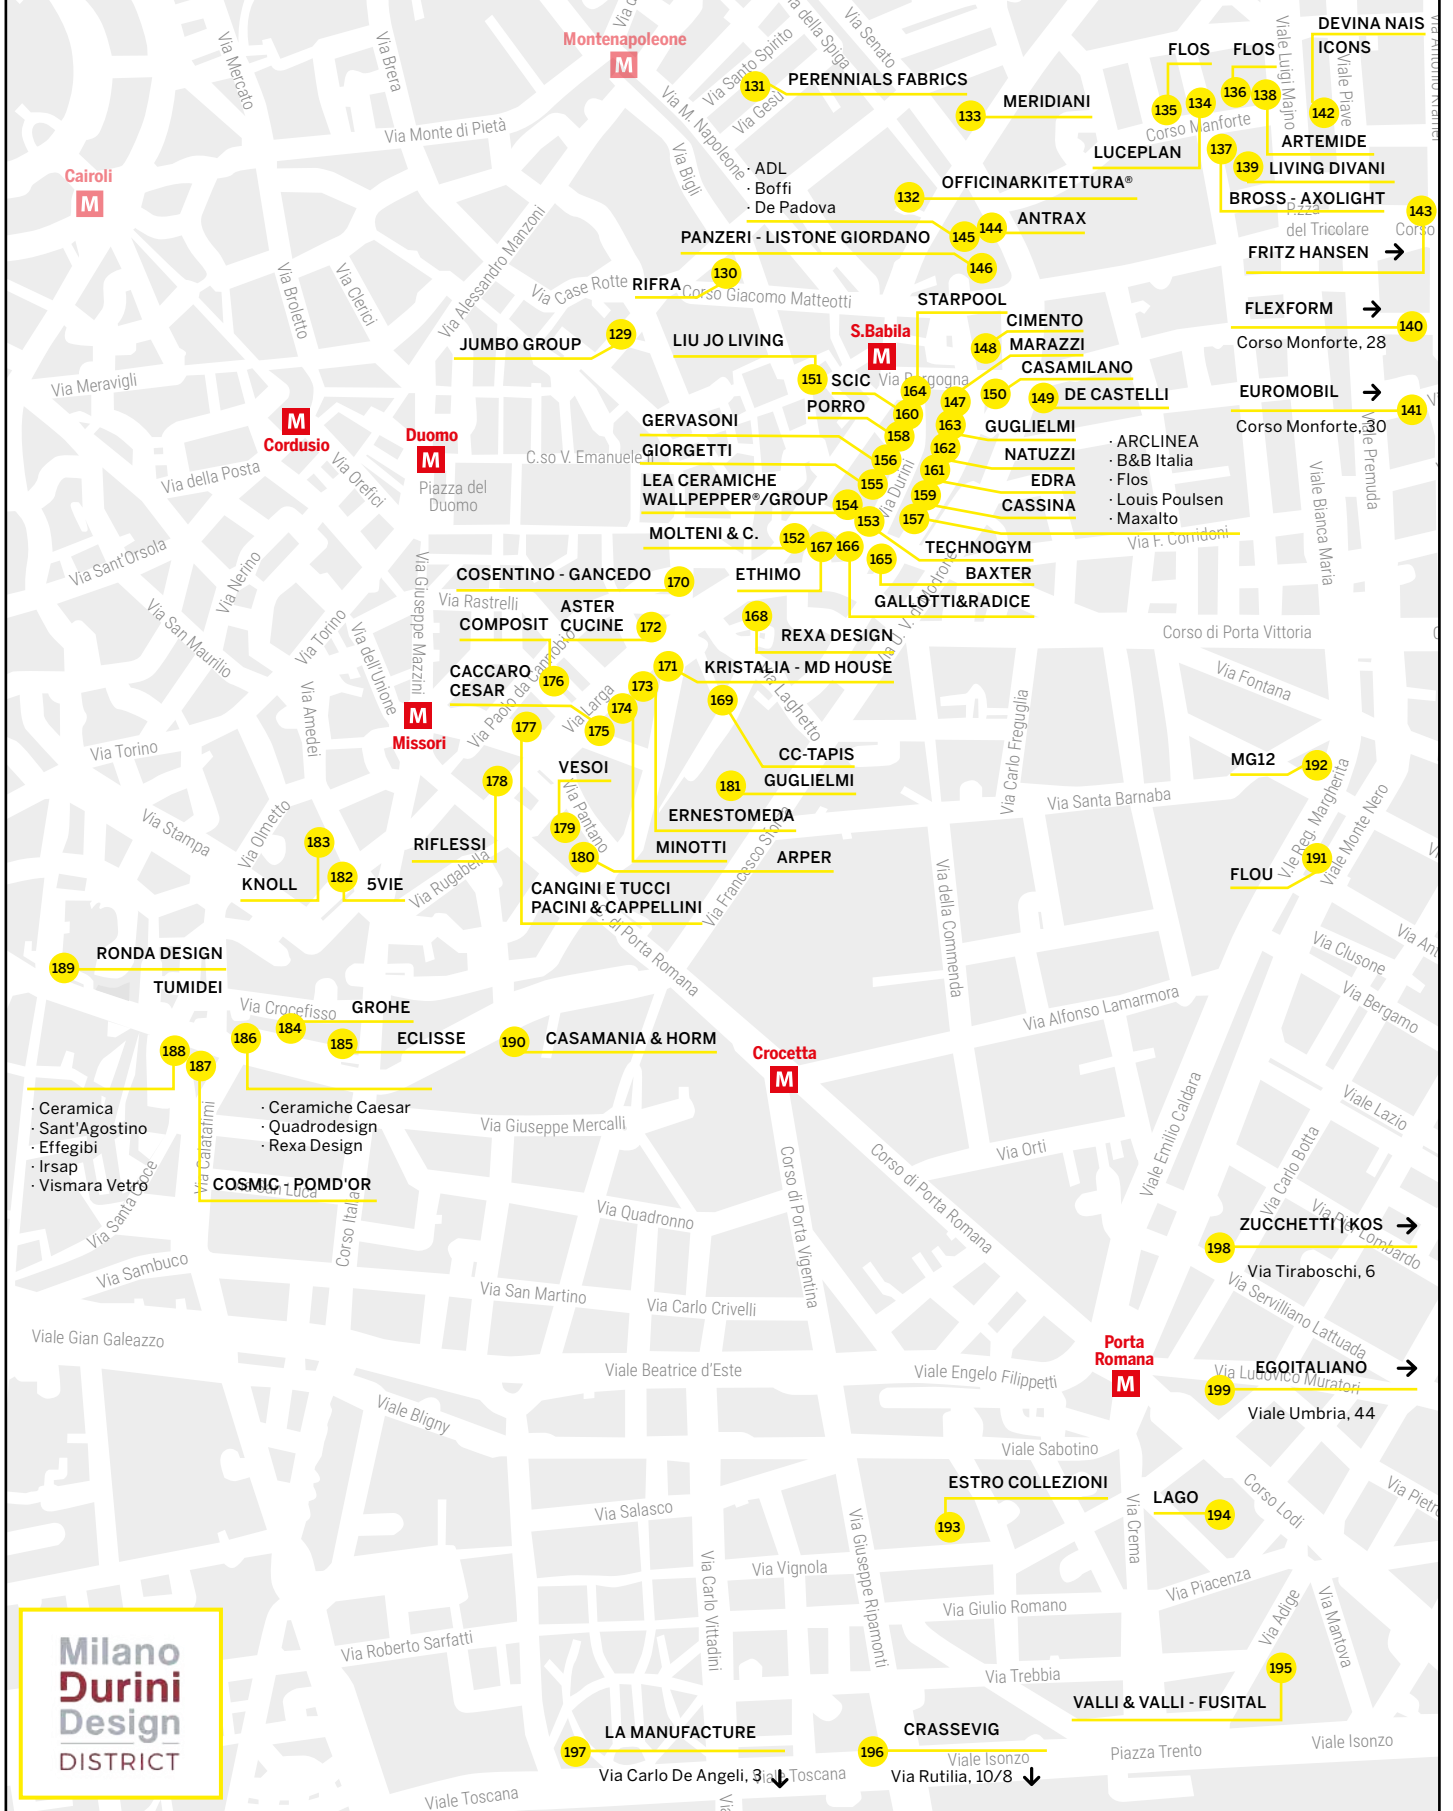

San Babila

Duomo **M**
Cordusio **M**
Crocetta **M**

Missori **M**
Porta Romana **M**
San Babila **M**

129 → 199

Milano
Durini
Design
DISTRICT